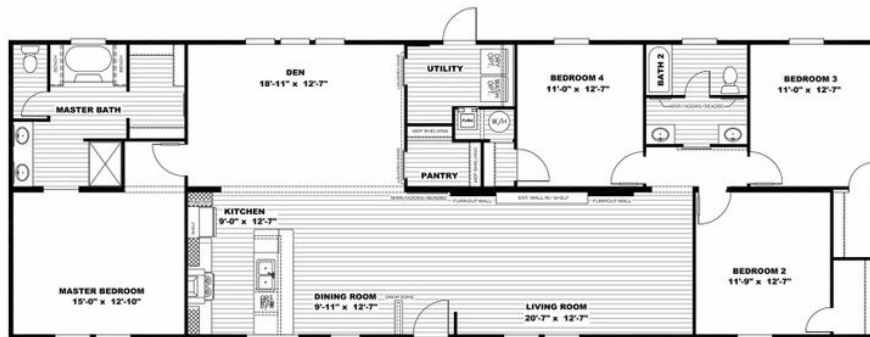

## THE BREEZE II

**THE BREEZE II** Model number: 41SSP28764EH18  
**4 beds • 2 baths • 2128 sq.ft. • 28' width • 76' depth**

Our home building facilities invest in continuous product and process improvements. Plans, dimensions, features, materials, specifications and availability are subject to change without notice or obligation. Renderings and floor plans are representative likenesses of our homes and may differ from the actual homes. We invite you to tour a Home Center near you and inspect the highest value in quality housing available or call (985) 893-1043 to speak with a Home Consultant. Copyright 2017, CMH. All rights reserved.

## THE BREEZE II Model number: 41SSP28764EH18

4 beds • 2 baths • 2128 sq.ft. • 28' width • 76' depth

Our home building facilities invest in continuous product and process improvements. Plans, dimensions, features, materials, specifications and availability are subject to change without notice or obligation. Renderings and floor plans are representative likenesses of our homes and may differ from the actual homes. We invite you to tour a Home Center near you and inspect the highest value in quality housing available or call (985) 893-1043 to speak with a Home Consultant. Copyright 2017, CMH. All rights reserved.