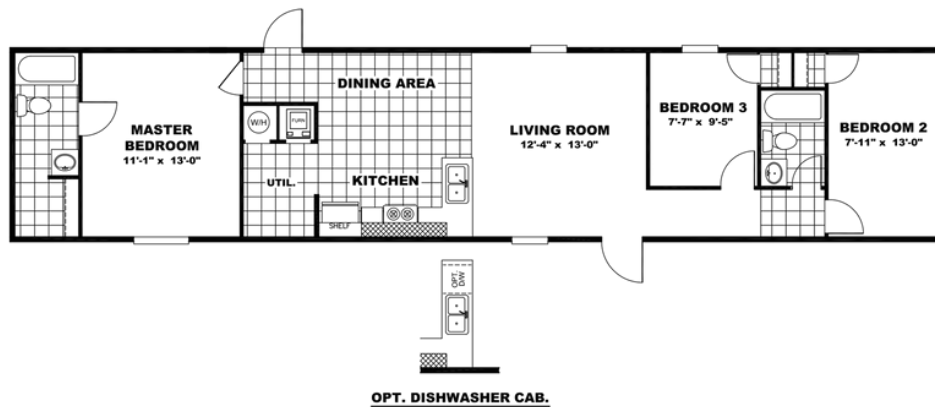

**ELATION** Model number: 47TRR14663AH19**3 beds • 2 baths • 924 sq.ft. • 14' width • 66' depth**

Our home building facilities invest in continuous product and process improvements. Plans, dimensions, features, materials, specifications and availability are subject to change without notice or obligation. Renderings and floor plans are representative likenesses of our homes and may differ from the actual homes. We invite you to tour a Home Center near you and inspect the highest value in quality housing available or call (985) 893-1043 to speak with a Home Consultant. Copyright 2017, CMH. All rights reserved.

(985) 893-1043

**ELATION** Model number: 47TRR14663AH19**3 beds • 2 baths • 924 sq.ft. • 14' width • 66' depth**

Our home building facilities invest in continuous product and process improvements. Plans, dimensions, features, materials, specifications and availability are subject to change without notice or obligation. Renderings and floor plans are representative likenesses of our homes and may differ from the actual homes. We invite you to tour a Home Center near you and inspect the highest value in quality housing available or call (985) 893-1043 to speak with a Home Consultant. Copyright 2017, CMH. All rights reserved.