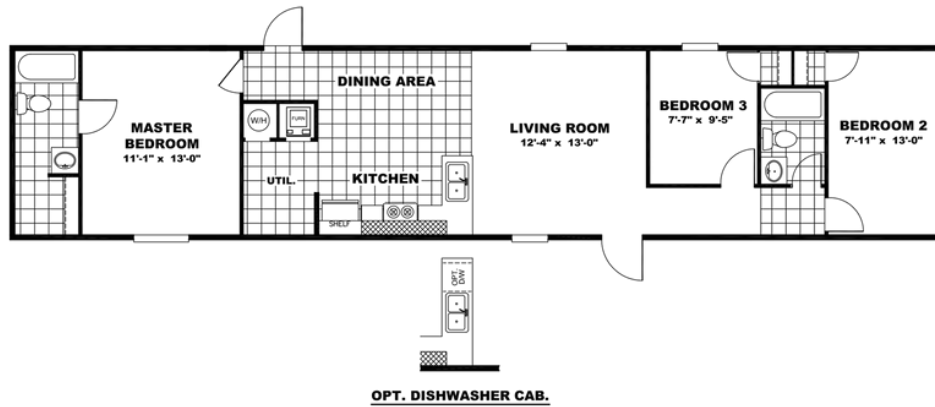

**ELATION** Model number: 47TRS14663AH20**3 beds • 2 baths • 924 sq.ft. • 14' width • 66' depth**

Our home building facilities invest in continuous product and process improvements. Plans, dimensions, features, materials, specifications and availability are subject to change without notice or obligation. Renderings and floor plans are representative likenesses of our homes and may differ from the actual homes. We invite you to tour a Home Center near you and inspect the highest value in quality housing available or call (985) 893-1043 to speak with a Home Consultant. Copyright 2017, CMH. All rights reserved.

ELATION Model number: 47TRS14663AH20

3 beds • 2 baths • 924 sq.ft. • 14' width • 66' depth

Our home building facilities invest in continuous product and process improvements. Plans, dimensions, features, materials, specifications and availability are subject to change without notice or obligation. Renderings and floor plans are representative likenesses of our homes and may differ from the actual homes. We invite you to tour a Home Center near you and inspect the highest value in quality housing available or call (985) 893-1043 to speak with a Home Consultant. Copyright 2017, CMH. All rights reserved.